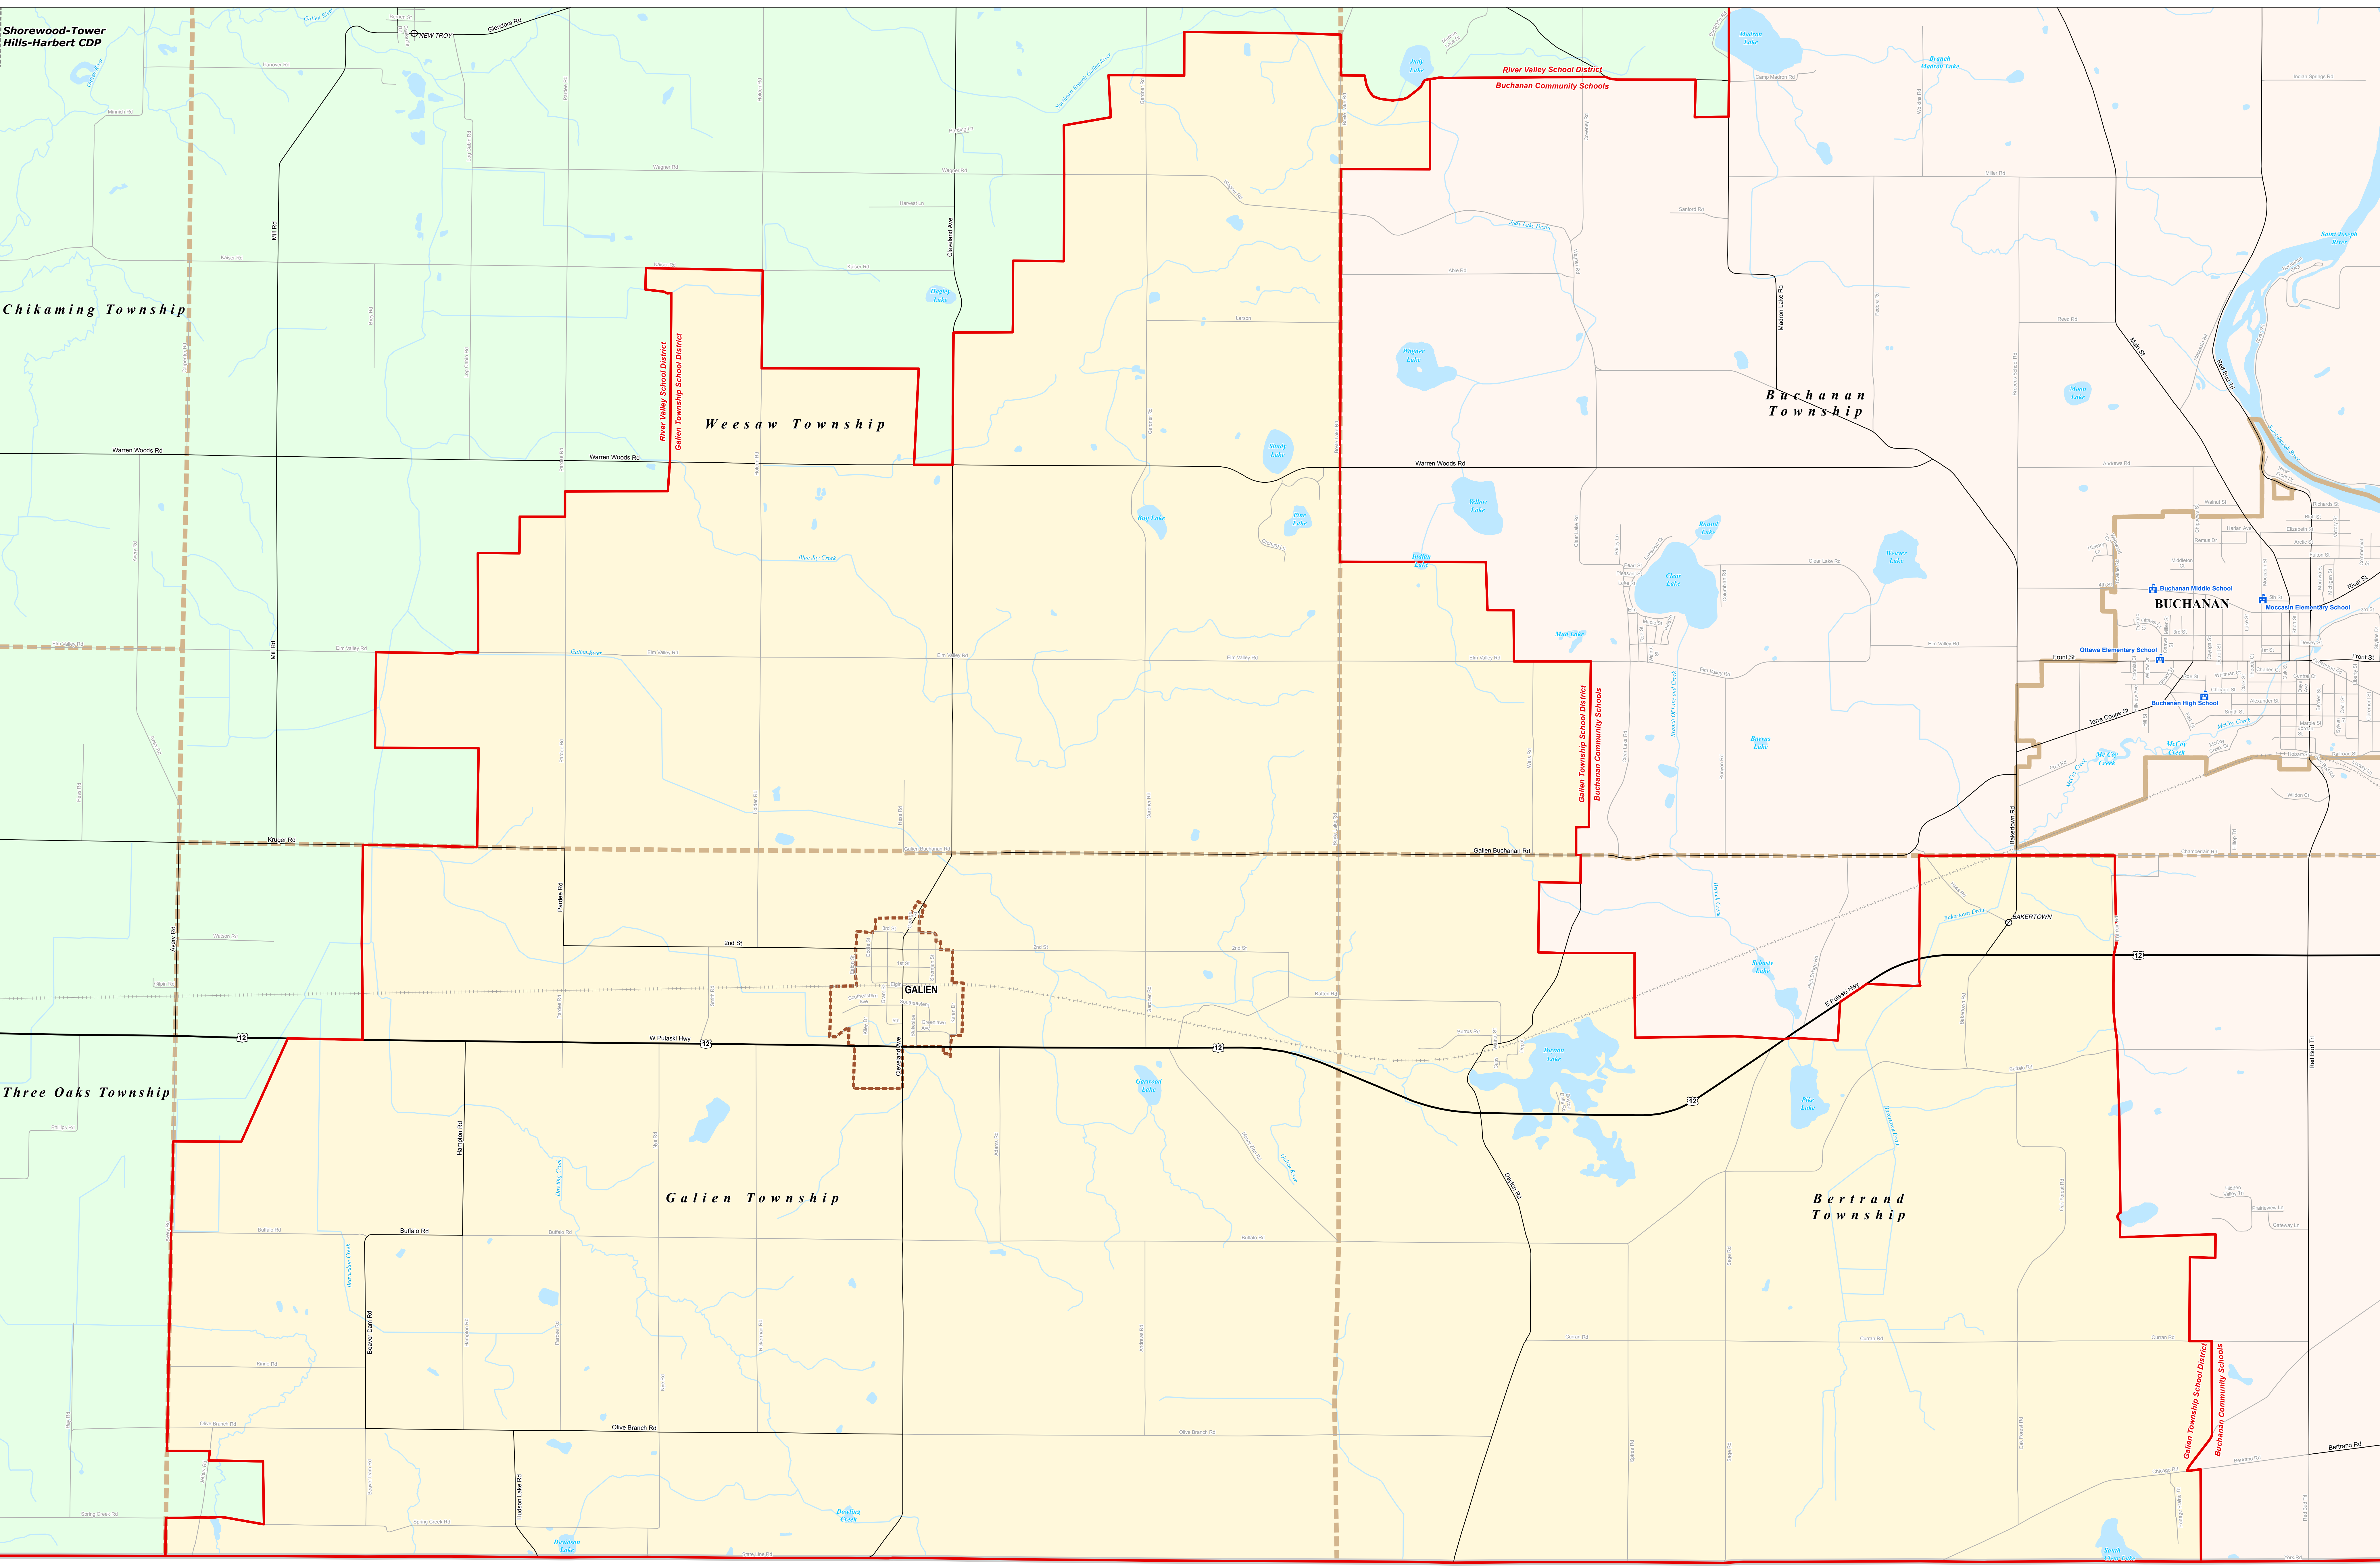

GALIEN TOWNSHIP SCHOOL DISTRICT

Berrien RESA

School District	Unincorporated Place	Railroad
County	School	Water Feature
City	Freeway	River, Stream, or Drain
Township	Highway	Primary Road
Village	Local Road	
Census Designated Place